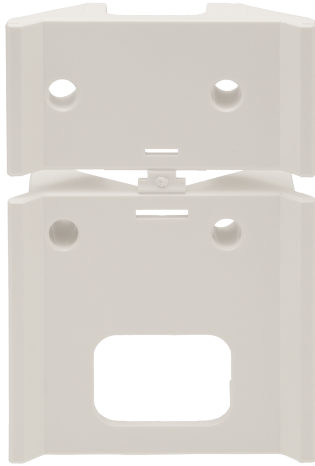

Accessory

# Corner wall mount for IS 180-2, IS 2180-2 and IS 2180 ECO

white  
EAN 4007841 085148  
Article number 085148